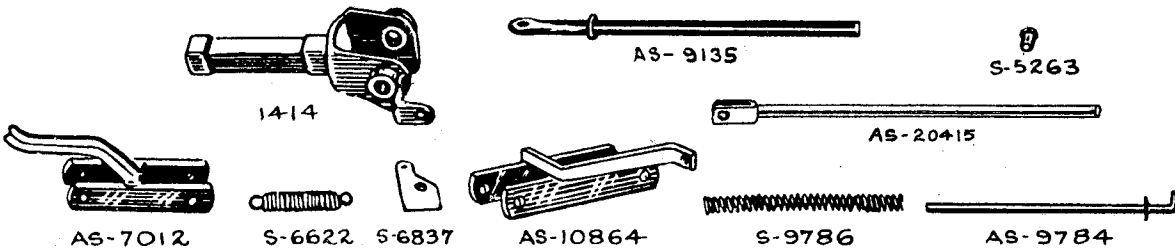

WEAVER

PARTS LIST

WA-73, WA-73X WEAVER SUPER LO-HI-DRAULIC JACK (4-TON)

Order All Parts by Number

FRAME AND LIFTING ARM ASSEMBLIES

HANDLE ASSEMBLY

WA-73,WA-73X WEAVER SUPER JACK—Continued

CASTER ASSEMBLY, FRONT WHEELS AND BEARINGS

HANDLE YOKE ASSEMBLY PUMP LINK ASSEMBLIES, OLD AND NEW STYLE

SPRINGS, PINS, SCREWS AND RIVETS

MISCELLANEOUS CASTINGS AND MISCELLANEOUS STEEL PARTS

WA-73,WA-73X WEAVER SUPER JACK—Continued

GASKETS, CUP LEATHERS AND PACKINGS