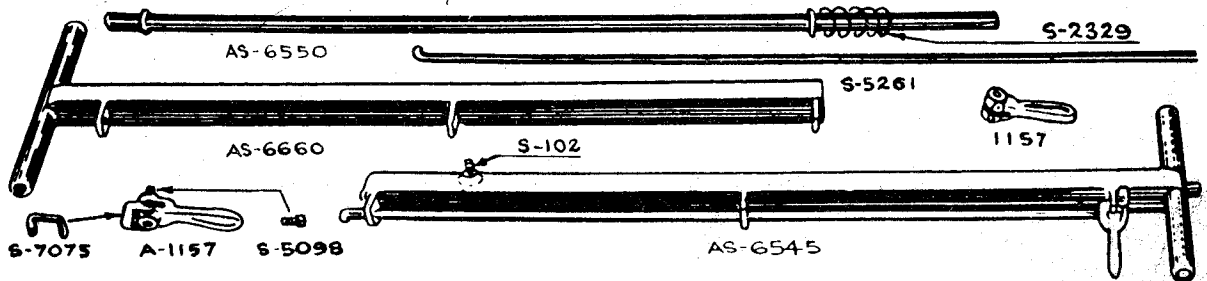

WEAVER

PARTS LIST

WA-73, WA-73X WEAVER SUPER LO-HI-DRAULIC JACK (4-TON)

Order All Parts by Number

FRAME AND LIFTING ARM ASSEMBLIES

HANDLE ASSEMBLY

WA-73,WA-73X WEAVER SUPER JACK—Continued

CASTER ASSEMBLY, FRONT WHEELS AND BEARINGS

HANDLE YOKE ASSEMBLY PUMP LINK ASSEMBLIES, OLD AND NEW STYLE

SPRINGS, PINS, SCREWS AND RIVETS

MISCELLANEOUS CASTINGS AND MISCELLANEOUS STEEL PARTS

WA-73,WA-73X WEAVER SUPER JACK—Continued

GASKETS, CUP LEATHERS AND PACKINGS