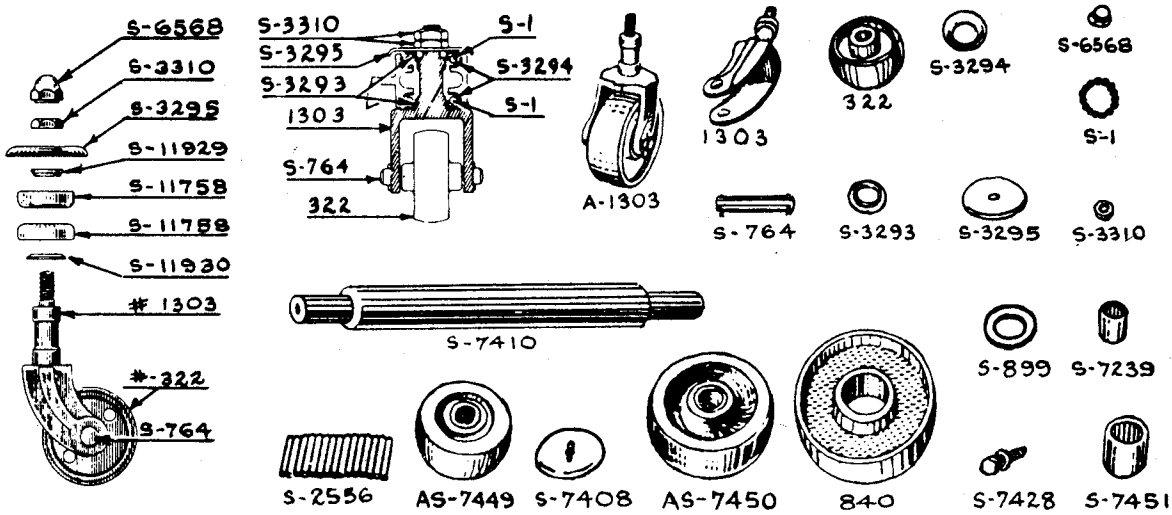

WEAVER

PARTS LIST

WA-73, WA-73X WEAVER SUPER LO-HI-DRAULIC JACK (4-TON)

Order All Parts by Number

FRAME AND LIFTING ARM ASSEMBLIES

HANDLE ASSEMBLY

WA-73,WA-73X WEAVER SUPER JACK—Continued

CASTER ASSEMBLY, FRONT WHEELS AND BEARINGS

HANDLE YOKE ASSEMBLY PUMP LINK ASSEMBLIES, OLD AND NEW STYLE

SPRINGS, PINS, SCREWS AND RIVETS

MISCELLANEOUS CASTINGS AND MISCELLANEOUS STEEL PARTS

WA-73,WA-73X WEAVER SUPER JACK—Continued

GASKETS, CUP LEATHERS AND PACKINGS