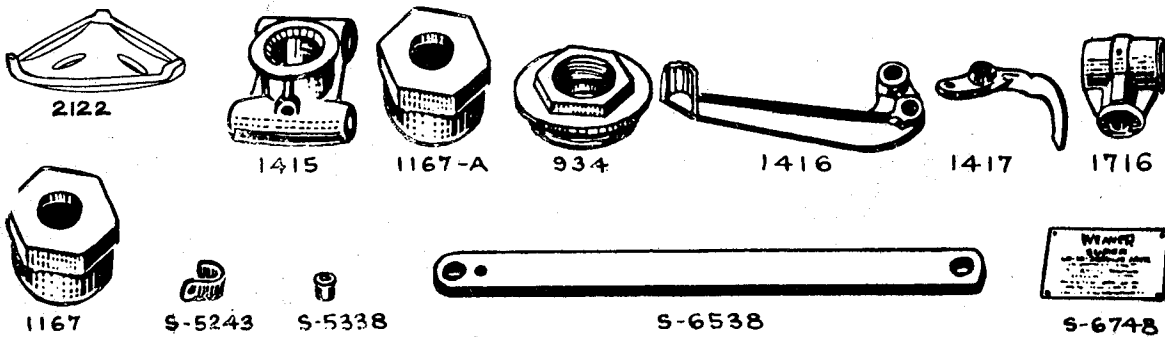

WEAVER

PARTS LIST

WA-73, WA-73X WEAVER SUPER LO-HI-DRAULIC JACK (4-TON)

Order All Parts by Number

FRAME AND LIFTING ARM ASSEMBLIES

HANDLE ASSEMBLY

WA-73,WA-73X WEAVER SUPER JACK—Continued

CASTER ASSEMBLY, FRONT WHEELS AND BEARINGS

HANDLE YOKE ASSEMBLY PUMP LINK ASSEMBLIES, OLD AND NEW STYLE

SPRINGS, PINS, SCREWS AND RIVETS

MISCELLANEOUS CASTINGS AND MISCELLANEOUS STEEL PARTS

WA-73,WA-73X WEAVER SUPER JACK—Continued

GASKETS, CUP LEATHERS AND PACKINGS