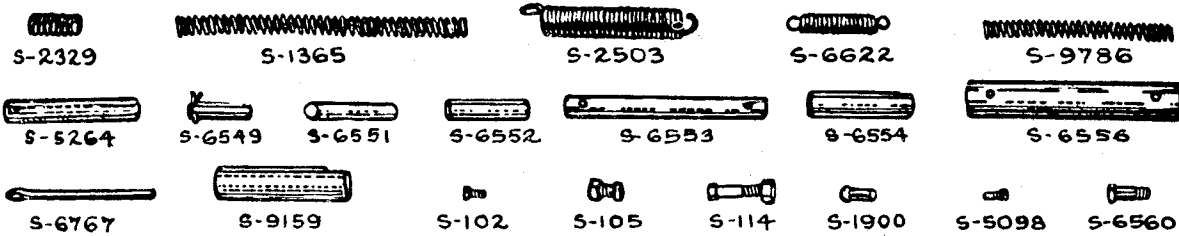

WEAVER

PARTS LIST

WA-73, WA-73X WEAVER SUPER LO-HI-DRAULIC JACK (4-TON)

Order All Parts by Number

FRAME AND LIFTING ARM ASSEMBLIES

HANDLE ASSEMBLY

WA-73,WA-73X WEAVER SUPER JACK—Continued

CASTER ASSEMBLY, FRONT WHEELS AND BEARINGS

HANDLE YOKE ASSEMBLY PUMP LINK ASSEMBLIES, OLD AND NEW STYLE

SPRINGS, PINS, SCREWS AND RIVETS

MISCELLANEOUS CASTINGS AND MISCELLANEOUS STEEL PARTS

WA-73,WA-73X WEAVER SUPER JACK—Continued

GASKETS, CUP LEATHERS AND PACKINGS