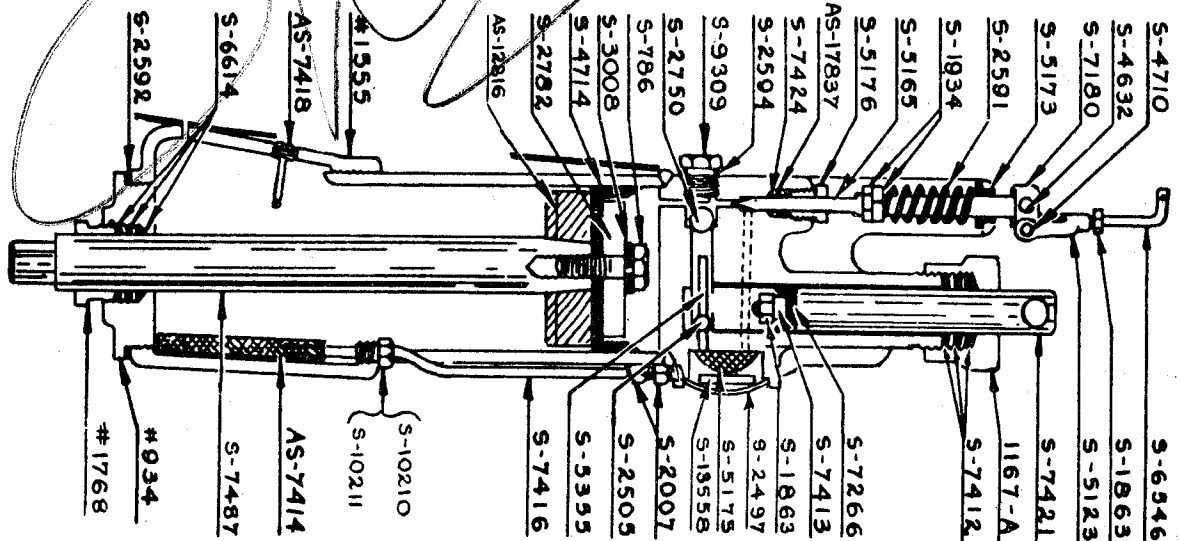

WA-73 CYLINDER KIT (AS-17120)

CASTINGS AND MISCELLANEOUS STEEL PARTS

ASSEMBLIES

AS-13563 CYLINDER COMPLETE (SQUARE OIL RESERVOIR TYPE)

WA-73,WA-73X WEAVER SUPER JACK—Continued

AS-15215 CYLINDER ASSEMBLY