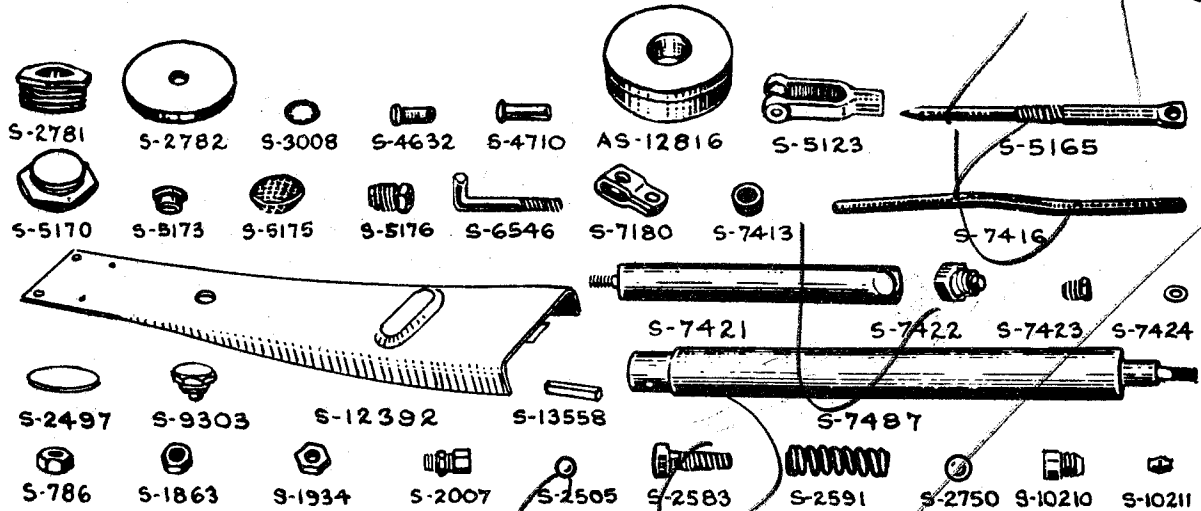

CASTINGS AND MISCELLANEOUS STEEL PARTS