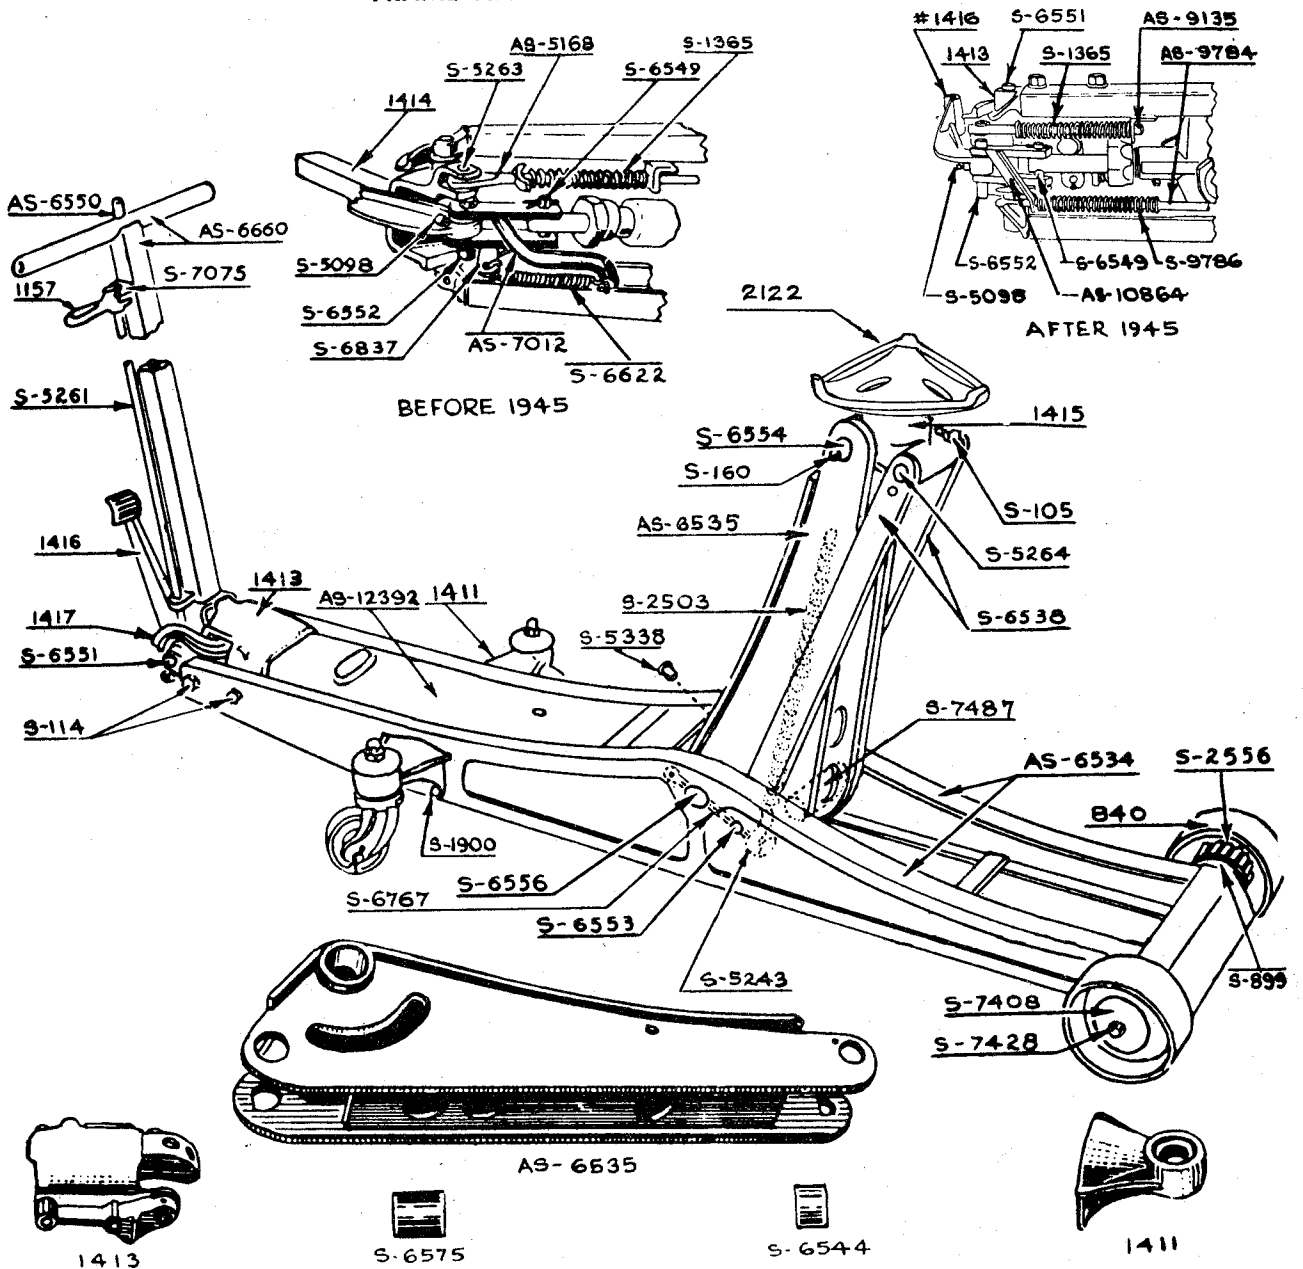

WEAVER

PARTS LIST

WA-73, WA-73X WEAVER SUPER LO-HI-DRAULIC JACK (4-TON)

Order All Parts by Number

FRAME AND LIFTING ARM ASSEMBLIES

HANDLE ASSEMBLY

WA-73,WA-73X WEAVER SUPER JACK—Continued

CASTER ASSEMBLY, FRONT WHEELS AND BEARINGS

HANDLE YOKE ASSEMBLY PUMP LINK ASSEMBLIES, OLD AND NEW STYLE

SPRINGS, PINS, SCREWS AND RIVETS

MISCELLANEOUS CASTINGS AND MISCELLANEOUS STEEL PARTS

WA-73,WA-73X WEAVER SUPER JACK—Continued

GASKETS, CUP LEATHERS AND PACKINGS

WA-73 CYLINDER KIT (AS-17120)

CASTINGS AND MISCELLANEOUS STEEL PARTS

ASSEMBLIES

AS-13563 CYLINDER COMPLETE (SQUARE OIL RESERVOIR TYPE)

WA-73,WA-73X WEAVER SUPER JACK—Continued

AS-15215 CYLINDER ASSEMBLY