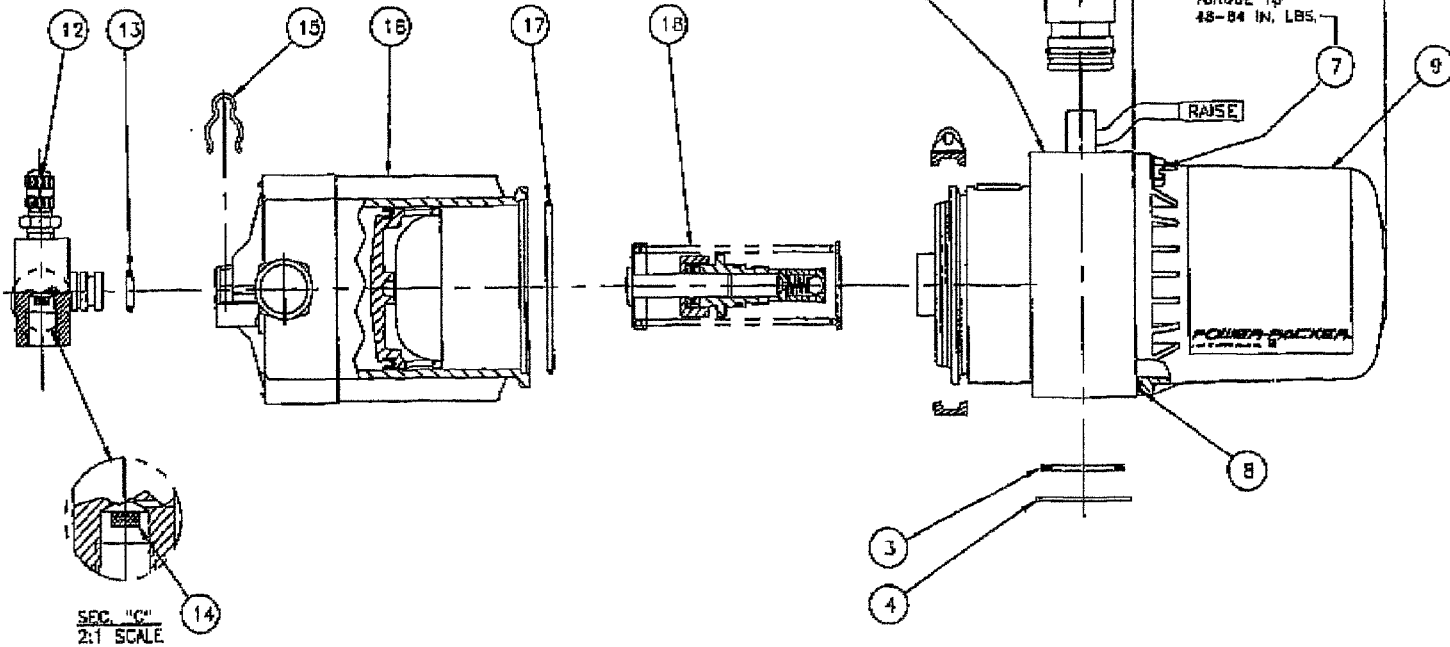

POWER PACKER PUMP SERIES

AU1300 & AU1500

1 800 828 0049

Ohs Inc.
24 N. Grubb St.
Columbus Oh 43215
1-800-828-0046
fax 614-221-6246

List of parts available for AU Series Air/Hydraulic Pumps.

HP5003K	soft seal kit, main housing only.	Item 1
KU3417	Air inlet assembly	Item 12, 13 & 14
KU3416	Air motor assemble	Item 16, 15 & 17
KU3415	Hydraulic module for AU13 series.	Item 18
KU5425	Hydraulic module for AU15 series.	Item 18
KH5121	Safety Valve, Not set, not shown.	
KH5028	Reservoir Kit, 35 cu. in. Small	Item 7, 8 & 9
KH5029	Reservoir Kit, 65 cu. in. Large	Item 7, 8 & 9
KH5025	Cylinder inset assembly AU13	Item 2
KH5024	Cylinder inset assembly AU15	Item 2
KH5027	Beam & link assembly	Item 5