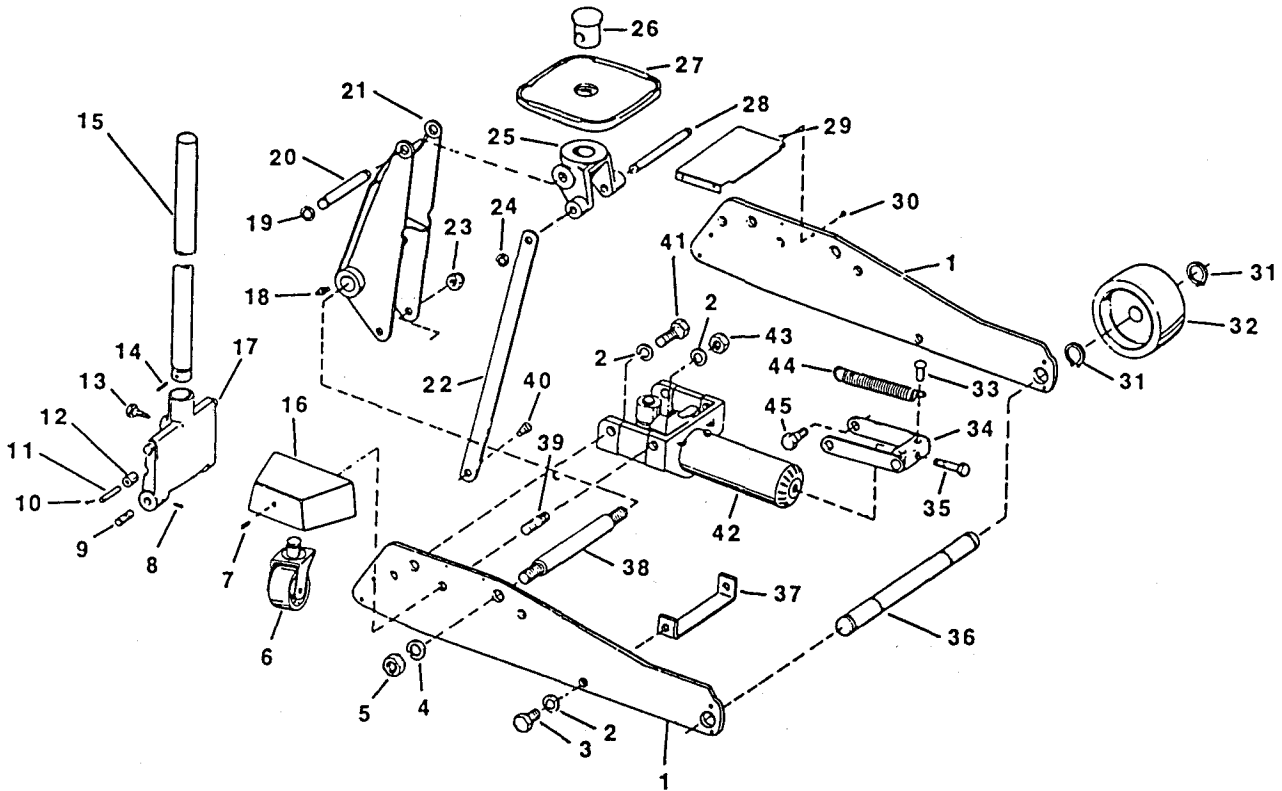

REPAIR PARTS LIST

FOR

67401 (SJ-1) — 1¼ TON SERVICE JACK

67402 (SJ-2) — 1½ TON SERVICE JACK

REPAIR PARTS LIST

Code No.	67401	67402	Description	No. Req.
1	K61101	K59101	Side Plate	2
2	K244108	K244108	Lock Washer	5
3	A866247	A866247	Bracket Bolt	2
4	S1119	S1119	Washer	2
5	S1120	S1120	Nut	2
6	A673154	A673154	Caster	2
7	A672173	A672173	Set Screw	4
8	R2861	R2861	Drive Pin	2
9	A678121	A678121	Yoke Pin	2
10	S158	S158	Cotter Pin	2
11	A680153	A680153	Roller Pin	1
12	A679232	A679232	Roller	1
13	A423138	A423138	Handle Lock Screw	1
14	A676061	A676061	Handle Pin	1
15	D686900	D686900	Handle w/Pin	1
16	A671189	A671189	Caster Bracket	2
17	A691133	A677133	Yoke	1
18	S4188-2	S4188-2	Grease Fitting	2
19	W407524	W407524	Retaining Ring	2
20	A697112	A665112	Saddle Fulcrum Pin	1
21	A688103	A682103	Lift Arm	1
22	A701116	A657116	Parallel Link	2
23	S38181	S38181	Nut	2
24	A664523	A664523	Retaining Ring	2
25	K67111	K70111	Saddle Bracket	1

Code No.	67401	67402	Description	No. Req.
26	■ A945153	A946153	Saddle Retainer	1
27	A942045	A943045	Saddle	1
28	■ A698114	A663114	Bracket Pin	1
29	■ A792098	A793098	Cover	1
30	A751087	A751087	Cover Screw	4
31	A434523	A434523	Retaining Ring	4
32	A976106	A976106	Wheel (Hub Length 1 7/8")	2
		A977106	Wheel (Old Style - 2 1/2")	2
33	A668063	A668063	Spring Rivet	2
34	A661900	A685900	Power Unit Link Assembly	1
35	A797242	A797242	Bolt	1
36	■ A980104		Axle	1
		‡K14104	Axle (New Style 10 3/4" long)	1
37	■ A694396	E150111	Side Plate Bracket	1
38	A693121	A670121	Lifting Arm Pin	1
39	A683305	A683305	Stud	2
40	A695064	A686064	Link Bolt	2
41	A674247	A674247	Bolt	2
42	K138900	K143900	Power Unit	1
43	EJ100014	EJ100014	Hex Nut	2
44	A669184	A669184	Return Spring	2
45	A757242	A681242	Bolt	2