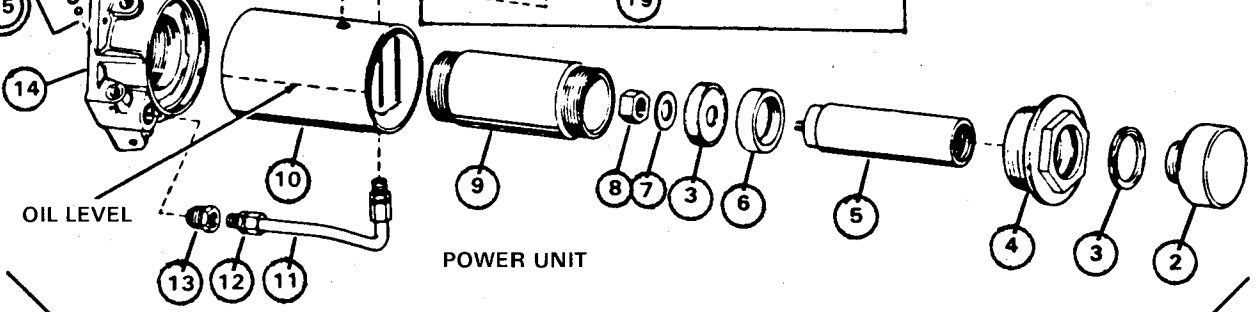

**BLACKHAWK®**

**Lifting Equipment**

CATEGORY "A"

MODEL NUMBER

**67562**

T-14  
Code "B" & "C"

OBSOLETE. SOME PARTS STILL AVAILABLE

**REPAIR PARTS LIST**  
**FOR**  
**1 TON HEAVY-DUTY TRUCK**  
**TRANSMISSION JACK**

# REPAIR PARTS LIST

Code No.	Code B	Code C	Description	No. Req'd
1	K012900	99000004	Power Unit	1
2	J421045	J421045	Saddle	1
3	67552X	67552X	Repair Kit, Universal	1
4	K519020	K519020	Top Cap	1
5	KJ100019	KJ100019	Plunger	1
6	KJ100020	KJ100020	Plunger Ring	1
7	KJ100011	KJ100011	Plunger Cup Washer	1
8	KJ100015	KJ100015	Plunger Cup Nut	1
9	KJ100007	KJ100007	Cylinder	1
10	K902025	K902025	Reservoir	1
11	J427268	J427268	Tube	1
12	J426096	J426096	Fitting	2
13	J580096	J580096	Pump Nipple	1
14	E672005	E672005	Base	1
15	U34X8	U34X8	Valve Kit	1
16	U32X8	U32X8	Release Valve Kit	1
17	P6012	P6012	Release Valve Handle	1
18	AJ100060	AJ100060	Reservoir Filler Plug	1
19	J772111	H95111	Swivel Block	1
20	U32X9	J718900	Pin & Beam w/Link	1
21	—	U32X6	Beam & Base Link Pins	1
22	K786900	K785900	Pump Unit	1
23	U33X	U30X3	Pump, Repair Kit	1