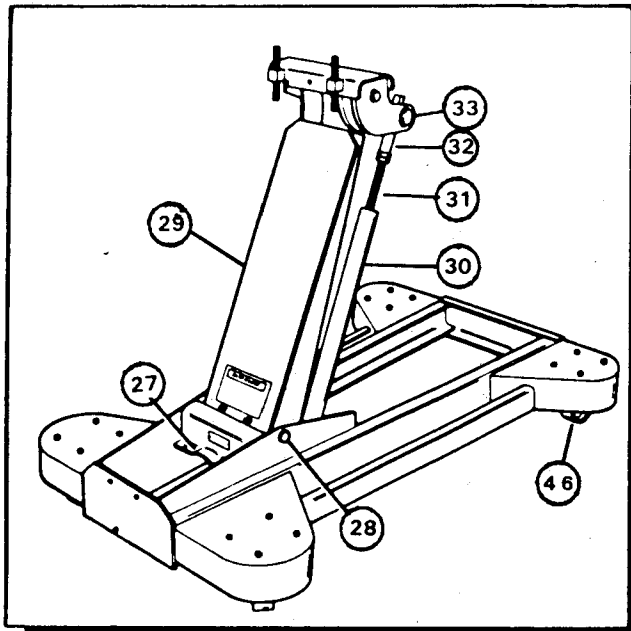

**BLACKHAWK®**

**Lifting Equipment**

CATEGORY "A"

MODEL NUMBER

**67562**

T-14  
Code "B" & "C"

OBSOLETE. SOME PARTS STILL AVAILABLE

**REPAIR PARTS LIST**  
**FOR**  
**1 TON HEAVY-DUTY TRUCK**  
**TRANSMISSION JACK**

# REPAIR PARTS LIST

Code No.	Code B	Code C	Description	No. Req'd
1	K012900	99000004	Power Unit	1
2	J421045	J421045	Saddle	1
3	67552X	67552X	Repair Kit, Universal	1
4	K519020	K519020	Top Cap	1
5	KJ100019	KJ100019	Plunger	1
6	KJ100020	KJ100020	Plunger Ring	1
7	KJ100011	KJ100011	Plunger Cup Washer	1
8	KJ100015	KJ100015	Plunger Cup Nut	1
9	KJ100007	KJ100007	Cylinder	1
10	K902025	K902025	Reservoir	1
11	J427268	J427268	Tube	1
12	J426096	J426096	Fitting	2
13	J580096	J580096	Pump Nipple	1
14	E672005	E672005	Base	1
15	U34X8	U34X8	Valve Kit	1
16	U32X8	U32X8	Release Valve Kit	1
17	P6012	P6012	Release Valve Handle	1
18	AJ100060	AJ100060	Reservoir Filler Plug	1
19	J772111	H95111	Swivel Block	1
20	U32X9	J718900	Pin & Beam w/Link	1
21	—	U32X6	Beam & Base Link Pins	1
22	K786900	K785900	Pump Unit	1
23	U33X	U30X3	Pump, Repair Kit	1