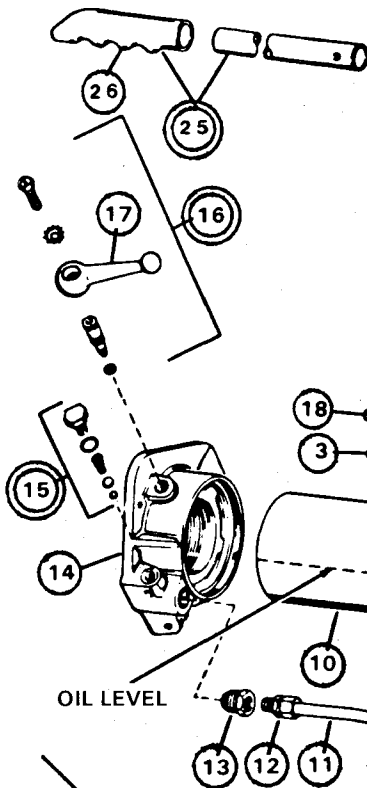

**BLACKHAWK®**

**Lifting Equipment**

CATEGORY "A"

MODEL NUMBER

**67562**

T-14  
Code "B" & "C"

OBSOLETE. SOME PARTS STILL AVAILABLE

**REPAIR PARTS LIST**  
**FOR**  
**1 TON HEAVY-DUTY TRUCK**  
**TRANSMISSION JACK**

# REPAIR PARTS LIST

Code No.	Code B	Code C	Description	No. Req'd
1	K012900	99000004	Power Unit	1
2	J421045	J421045	Saddle	1
3	67552X	67552X	Repair Kit, Universal	1
4	K519020	K519020	Top Cap	1
5	KJ100019	KJ100019	Plunger	1
6	KJ100020	KJ100020	Plunger Ring	1
7	KJ100011	KJ100011	Plunger Cup Washer	1
8	KJ100015	KJ100015	Plunger Cup Nut	1
9	KJ100007	KJ100007	Cylinder	1
10	K902025	K902025	Reservoir	1
11	J427268	J427268	Tube	1
12	J426096	J426096	Fitting	2
13	J580096	J580096	Pump Nipple	1
14	E672005	E672005	Base	1
15	U34X8	U34X8	Valve Kit	1
16	U32X8	U32X8	Release Valve Kit	1
17	P6012	P6012	Release Valve Handle	1
18	AJ100060	AJ100060	Reservoir Filler Plug	1
19	J772111	H95111	Swivel Block	1
20	U32X9	J718900	Pin & Beam w/Link	1
21	—	U32X6	Beam & Base Link Pins	1
22	K786900	K785900	Pump Unit	1
23	U33X	U30X3	Pump, Repair Kit	1