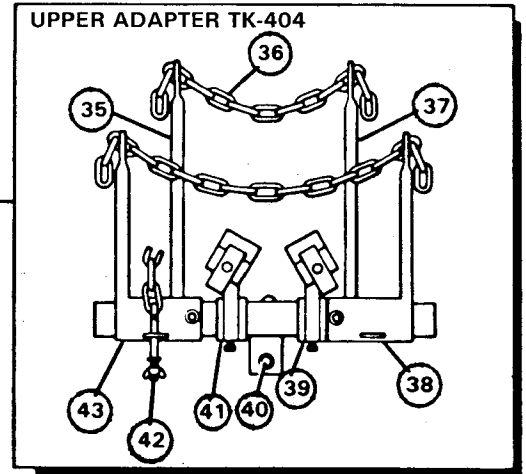

**BLACKHAWK®**

**Lifting Equipment**

CATEGORY "A"

MODEL NUMBER

**67562**

T-14  
Code "B" & "C"

OBSOLETE. SOME PARTS STILL AVAILABLE

**REPAIR PARTS LIST**  
**FOR**  
**1 TON HEAVY-DUTY TRUCK**  
**TRANSMISSION JACK**

# REPAIR PARTS LIST

Code No.	Code B	Code C	Description	No. Req'd
1	K012900	99000004	Power Unit	1
2	J421045	J421045	Saddle	1
3	67552X	67552X	Repair Kit, Universal	1
4	K519020	K519020	Top Cap	1
5	KJ100019	KJ100019	Plunger	1
6	KJ100020	KJ100020	Plunger Ring	1
7	KJ100011	KJ100011	Plunger Cup Washer	1
8	KJ100015	KJ100015	Plunger Cup Nut	1
9	KJ100007	KJ100007	Cylinder	1
10	K902025	K902025	Reservoir	1
11	J427268	J427268	Tube	1
12	J426096	J426096	Fitting	2
13	J580096	J580096	Pump Nipple	1
14	E672005	E672005	Base	1
15	U34X8	U34X8	Valve Kit	1
16	U32X8	U32X8	Release Valve Kit	1
17	P6012	P6012	Release Valve Handle	1
18	AJ100060	AJ100060	Reservoir Filler Plug	1
19	J772111	H95111	Swivel Block	1
20	U32X9	J718900	Pin & Beam w/Link	1
21	—	U32X6	Beam & Base Link Pins	1
22	K786900	K785900	Pump Unit	1
23	U33X	U30X3	Pump, Repair Kit	1