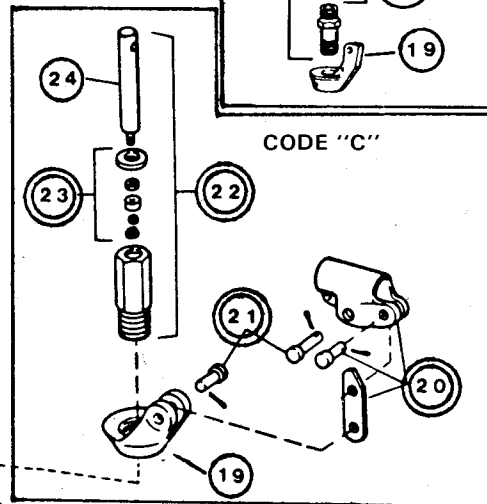

**BLACKHAWK®**

**Lifting Equipment**

CATEGORY "A"

MODEL NUMBER

**67562**

T-14  
Code "B" & "C"

OBSOLETE. SOME PARTS STILL AVAILABLE

**REPAIR PARTS LIST**  
**FOR**  
**1 TON HEAVY-DUTY TRUCK**  
**TRANSMISSION JACK**

PURCHASE COMMON  
HARDWARE LOCALLY

ADDING OIL  
Remove plug (18) and add  
oil to indicated level.

# REPAIR PARTS LIST

Code No.	Code B	Code C	Description	No. Req'd
1	K012900	99000004	Power Unit	1
2	J421045	J421045	Saddle	1
3	67552X	67552X	Repair Kit, Universal	1
4	K519020	K519020	Top Cap	1
5	KJ100019	KJ100019	Plunger	1
6	KJ100020	KJ100020	Plunger Ring	1
7	KJ100011	KJ100011	Plunger Cup Washer	1
8	KJ100015	KJ100015	Plunger Cup Nut	1
9	KJ100007	KJ100007	Cylinder	1
10	K902025	K902025	Reservoir	1
11	J427268	J427268	Tube	1
12	J426096	J426096	Fitting	2
13	J580096	J580096	Pump Nipple	1
14	E672005	E672005	Base	1
15	U34X8	U34X8	Valve Kit	1
16	U32X8	U32X8	Release Valve Kit	1
17	P6012	P6012	Release Valve Handle	1
18	AJ100060	AJ100060	Reservoir Filler Plug	1
19	J772111	H95111	Swivel Block	1
20	U32X9	J718900	Pin & Beam w/Link	1
21	—	U32X6	Beam & Base Link Pins	1
22	K786900	K785900	Pump Unit	1
23	U33X	U30X3	Pump, Repair Kit	1