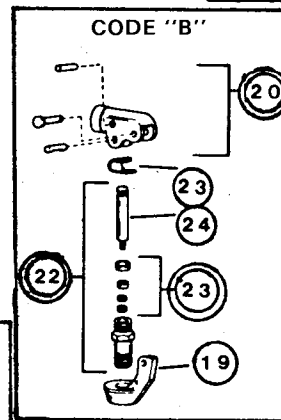

**BLACKHAWK®**

**Lifting Equipment**

CATEGORY "A"

MODEL NUMBER

**67562**

T-14  
Code "B" & "C"

OBSOLETE. SOME PARTS STILL AVAILABLE

**REPAIR PARTS LIST**  
**FOR**  
**1 TON HEAVY-DUTY TRUCK**  
**TRANSMISSION JACK**

PURCHASE COMMON  
HARDWARE LOCALLY

ADDING OIL  
Remove plug (18) and add  
oil to indicated level.

# REPAIR PARTS LIST

Code No.	Code B	Code C	Description	No. Req'd
1	K012900	99000004	Power Unit	1
2	J421045	J421045	Saddle	1
3	67552X	67552X	Repair Kit, Universal	1
4	K519020	K519020	Top Cap	1
5	KJ100019	KJ100019	Plunger	1
6	KJ100020	KJ100020	Plunger Ring	1
7	KJ100011	KJ100011	Plunger Cup Washer	1
8	KJ100015	KJ100015	Plunger Cup Nut	1
9	KJ100007	KJ100007	Cylinder	1
10	K902025	K902025	Reservoir	1
11	J427268	J427268	Tube	1
12	J426096	J426096	Fitting	2
13	J580096	J580096	Pump Nipple	1
14	E672005	E672005	Base	1
15	U34X8	U34X8	Valve Kit	1
16	U32X8	U32X8	Release Valve Kit	1
17	P6012	P6012	Release Valve Handle	1
18	AJ100060	AJ100060	Reservoir Filler Plug	1
19	J772111	H95111	Swivel Block	1
20	U32X9	J718900	Pin & Beam w/Link	1
21	—	U32X6	Beam & Base Link Pins	1
22	K786900	K785900	Pump Unit	1
23	U33X	U30X3	Pump, Repair Kit	1