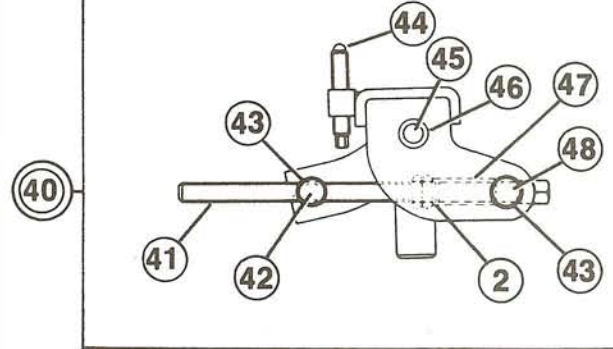

Part No.	Code No.
D241044	43
D258066	31
D905900	18
D908900	14
E81006	13
J249104	45
J251104	36
J363044	6
J658055	20
J749040	7
J755055	3
J764040	24
J765013	23
J768446	21
J769268	22
J770900	27
J812001	55
J885030	10
J886025	8
J887040	5

Part No.	Code No.
K5154	52
K21005	17
K54111	51
K016900	28
K102111	56
K103111	57
K271055	42
K714111	39
K715111	32
K716111	33
K717111	30
P60308	26
TK404	29
TK600-1	40
U31X3	12
U31X4	19
U31X5	2

ORDER BY PART NUMBER, NOT BY CODE NUMBER

HYDRAULIC POWER UNIT K016900

UPPER ADAPTER TK-404

BOTTOM ADAPTER TK-600-1

ADDING OIL
Remove plug (9) and add oil to indicated level.