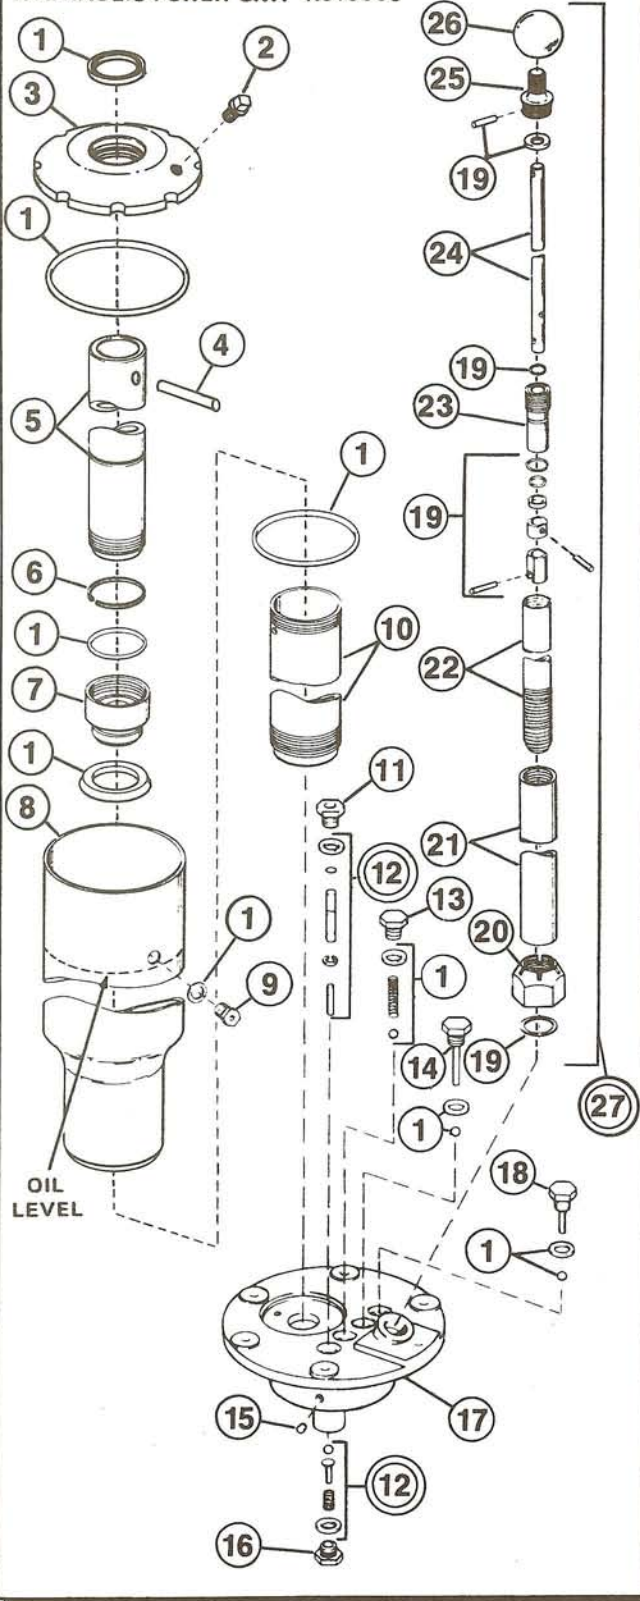

HYDRAULIC POWER UNIT K016900