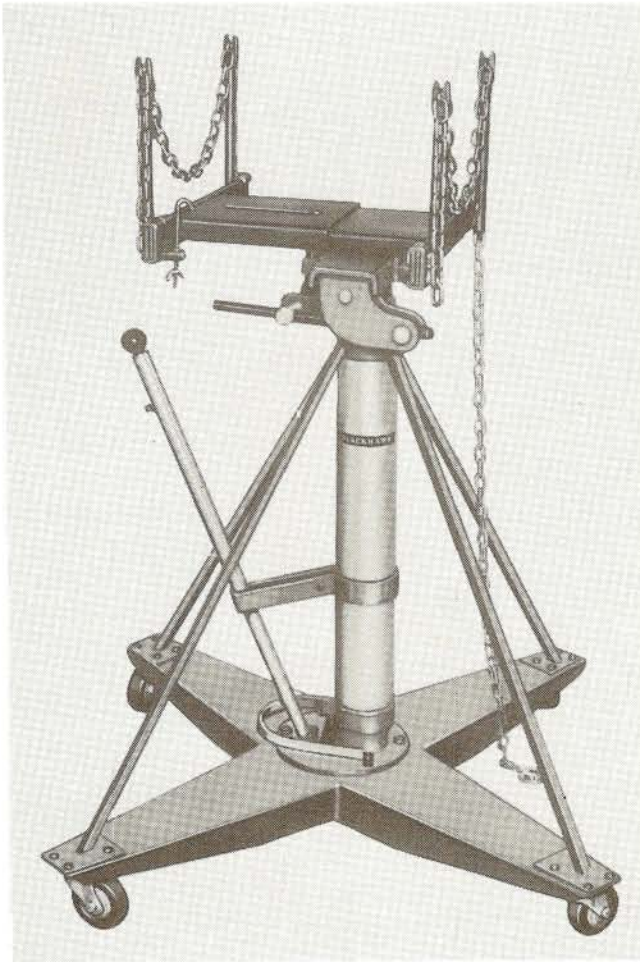

BLACKHAWK®

CATEGORY A

MODEL NUMBER

67560

(T-6)

REPAIR PARTS LIST

FOR

**1 TON HEAVY-DUTY UNDER-HOIST
TRUCK TRANSMISSION JACK**

REPAIR PARTS LIST

Code No.	Part No.	Description	No. Req.	Code No.	Part No.	Description	No. Req.
1	67554U	Repair Kit	1	31	D258066	Chain	3
2	U31X5	Hardware Kit	1	32	K715111	Stud, L.H., 1 1/4"	1
3	J755055	Reservoir Nut	1	33	K716111	Stud, R.H., 1 1/4"	1
4	30400026	Spring Pin	1	34	D58111	Bracket L.H.	1
5	J887040	Plunger	1	35	A435524	Retaining Ring	2
6	J363044	Retaining Ring	1	36	J251104	Roller Shaft	1
7	J749040	Plunger Extension	1	37	D57111	Bracket, R.H.	1
8	J886025	Reservoir	1	38	D65017	Chain Hook	1
9	AJ100406	Vent Plug	1	39	K714111	Stud, L.H., 1 1/4"	1
10	J885030	Cylinder	1	40	TK600-1	Bottom Adapter	1
11	D139039	Release Valve Bushing	1	41	D45028	Parallel Adjusting Screw	1
*12	U31X3	Release Valve Kit	1	42	K271055	Adjusting Screw Nut	1
13	E81006	Overload Valve Plug	1	43	D241044	Retaining Ring	4
14	D908900	Intake Valve Plug	1	44	D64028	Tilt Screw	2
15	D190006	Channel Plug	5	45	J249104	Cross Shaft	1
16	D167006	Release Valve Plug	1	46	A434523	Retaining Ring	2
17	K21005	Base (Less Item 15)	1	47	D47039	Spacer	1
18	D905900	Check Valve Plug	1	48	D46061	Pivot Nut	1
*19	U31X4	Pump Kit	1	49	D185028	Treadle Screw	1
20	J658055	Pump Nut	1	50	D163218	Release Treadle	1
21	J768446	Guide Sleeve	1	51	K54111	Leg Support (Pair)	1
22	J769268	Pump Tube	1	52	K5154	Caster	4
23	J765013	"O" Ring Retainer	1	53	D162151	Swivel	2
24	J764040	Pump Plunger	1	54	D164061	Pin	2
25	D134151	Anchor	1	55	J812001	Frame	1
26	P60308	Knob	1	56	K102111	Pump Bracket L.H.	1
27	J770900	Pump	1	57	K103111	Pump Bracket R.H.	1
28	K016900	Power Unit	1	†	D53111	Lower Adapter Channel	1
29	TK404	Upper Adapter	1	†	D54111	Upper Adapter Channel	1
30	K717111	Stud, R.H., 1 1/4"	1	■	K57064	Decal, Identification	1