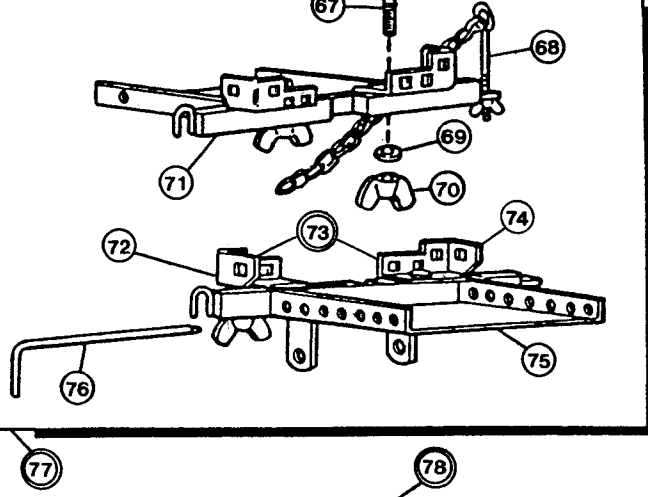

OBSERVE TO REPAIR KIT AVAILABLE

BLACKHAWK

CATEGORY A

MODEL NUMBER
67554
(T-2)

**REPAIR PARTS LIST
FOR**

KIT# 67554U

**TWO-STAGE HYDRAULIC UNDER-HOIST
TRANSMISSION JACK 1000 LB. CAPACITY**

HYDRAULIC POWER UNIT K 13900

UPPER CARRIER TK-320-2

LOWER CARRIER TK-700

ADDING OIL
Remove plug (40) and add oil to indicated level.

PURCHASE COMMON HARDWARE LOCALLY

REPAIR PARTS LIST

Code No.	Part No.	Description	No. Req.
* 1	A730394	Cap Wiper	1
2	J757020	Top Cap	1
* 3	J756041	Plunger Wiper	1
4	D149006	Pipe Plug	1
5	J755055	Reservoir Cap	1
* 6	D197041	Nut "O" Ring	1
7	J743006	Spring Anchor	1
* 8	J711041	Anchor "O" Ring	1
9	J791110	Plunger Spring	1
10	K31028	Anchor Screw	1
11	30400026	Spring Pin	1
12	J758040	Inner Plunger	1
13	E700044	Inner Stop Ring	1
14	EJ100022	Plunger Ring	1
*15	K33041	Inner Plunger Cap	1
16	J752040	Outer Plunger	1
17	J363044	Outer Stop Ring	1
*18	J774041	"O" Ring	1
19	J749040	Plunger Extension	1
20	K268061	Extension Pin	1
*21	J750041	Outer Plunger Cap	1
22	D665018	Filter	1
23	D167006	Release Plug	1
*24	U31X3	Release Kit	1
25	D144167	Gasket	5
*26	D154183	Guide Spring	1
*27	J762013	Ball Guide	1
*28	W1216	3/8" Ball	4
29	D190006	Base Plug	5
30	K21005	Base (Less Item 29)	1
31	D667268	Oil Tube	1
*33	K7061	Release Pin	1
*34	D153044	Shaft Ring	1
*35	D140040	Release Shaft	1
*36	B709503	Shaft "O" Ring	1
37	D139039	Release Bushing	1
38	J753030	Cylinder	1
*39	D145041	Base "O" Ring	1
40	AJ100406	Filler Plug	1
*41	AJ100020	Gasket	1
42	J754025	Reservoir	1
43	D666018	Screen	1
44	P60308	Pump Knob	1
45	D134151	Piston Anchor	1
*46	D374061	Anchor Pin	1
*47	575	Pump Packing	1
48	J764040	Pump Piston	1
*49	B710503	"O" Ring, 1/2"	2
*50	U31X4	Pump Kit	1
51	J765013	Retainer	1
*52	D671041	"O" Ring, 3/4"	1