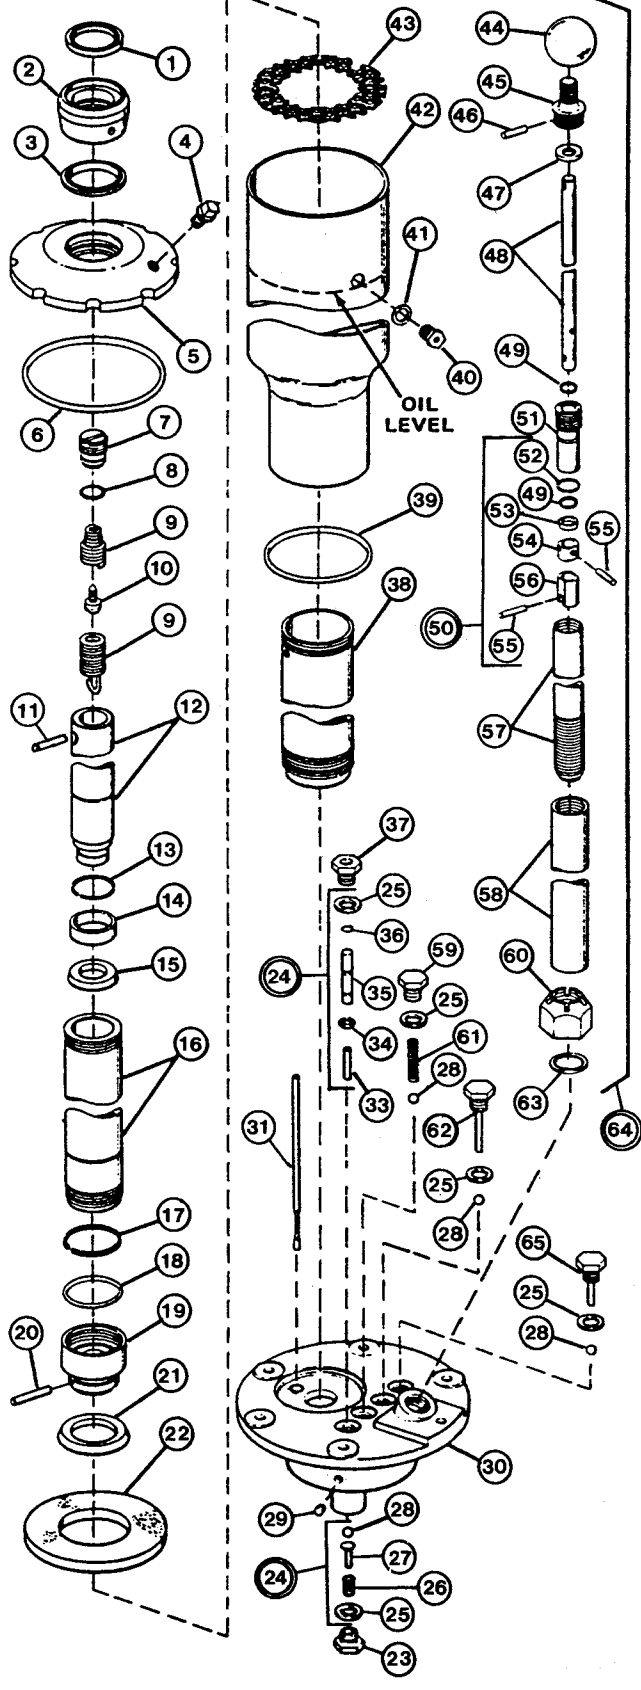

UPPER CARRIER TK-320-2

LOWER CARRIER TK-700

ADDING OIL
Remove plug (40) and add oil to indicated level.

PURCHASE COMMON HARDWARE LOCALLY

REPAIR PARTS LIST

Code No.	Part No.	Description	No. Req.
* 1	A730394	Cap Wiper	1
2	J757020	Top Cap	1
* 3	J756041	Plunger Wiper	1
4	D149006	Pipe Plug	1
5	J755055	Reservoir Cap	1
* 6	D197041	Nut "O" Ring	1
7	J743006	Spring Anchor	1
* 8	J711041	Anchor "O" Ring	1
9	J791110	Plunger Spring	1
10	K31028	Anchor Screw	1
11	30400026	Spring Pin	1
12	J758040	Inner Plunger	1
13	E700044	Inner Stop Ring	1
14	EJ100022	Plunger Ring	1
*15	K33041	Inner Plunger Cap	1
16	J752040	Outer Plunger	1
17	J363044	Outer Stop Ring	1
*18	J774041	"O" Ring	1
19	J749040	Plunger Extension	1
20	K268061	Extension Pin	1
*21	J750041	Outer Plunger Cap	1
22	D665018	Filter	1
23	D167006	Release Plug	1
*24	U31X3	Release Kit	1
25	D144167	Gasket	5
*26	D154183	Guide Spring	1
*27	J762013	Ball Guide	1
*28	W1216	3/8" Ball	4
29	D190006	Base Plug	5
30	K21005	Base (Less Item 29)	1
31	D667268	Oil Tube	1
*33	K7061	Release Pin	1
*34	D153044	Shaft Ring	1
*35	D140040	Release Shaft	1
*36	B709503	Shaft "O" Ring	1
37	D139039	Release Bushing	1
38	J753030	Cylinder	1
*39	D145041	Base "O" Ring	1
40	AJ100406	Filler Plug	1
*41	AJ100020	Gasket	1
42	J754025	Reservoir	1
43	D666018	Screen	1
44	P60308	Pump Knob	1
45	D134151	Piston Anchor	1
*46	D374061	Anchor Pin	1
*47	575	Pump Packing	1
48	J764040	Pump Piston	1
*49	B710503	"O" Ring, 1/2"	2
*50	U31X4	Pump Kit	1
51	J765013	Retainer	1
*52	D671041	"O" Ring, 3/4"	1