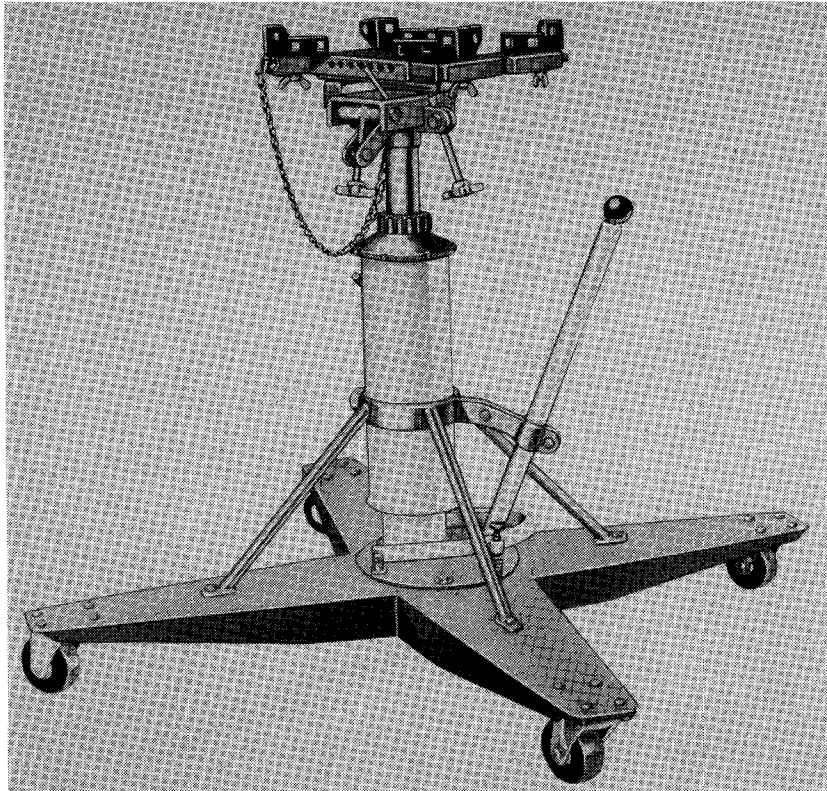

OBSERVE TO REPAIR KIT AVAILABLE

BLACKHAWK

CATEGORY A

MODEL NUMBER
67554
(T-2)

**REPAIR PARTS LIST
FOR**

KIT# 67554U

**TWO-STAGE HYDRAULIC UNDER-HOIST
TRANSMISSION JACK 1000 LB. CAPACITY**

HYDRAULIC POWER UNIT K 13900

Code No.	Part No.	Description	No. Req.
*53	J614108	Nylon Bumper	1
*54	J766814	Fixed Valve	1
*55	D674061	Pin	2
*56	J767814	Sliding Valve	1
57	J769268	Pump Tube	1
58	J768446	Pump Sleeve	1
59	E81006	Overload Plug	1
60	J658055	Pump Nut	1
*61	D151183	Overload Spring	1
62	D908900	Intake Plug	1
*63	D669041	"O" Ring, 7/8"	1
64	J770900	Pump	1
65	D905900	Check Ball Plug	1
66	K13900	Power Unit	1
67	D274028	Corner Bolt	4
68	D975900	Chain & Bolt Assy.	1
69	U31X5	Hardware Kit	1
70	D263055	Wing Nut	4
71	E814101-109	Top Plate	1
72	D104111-113 ✓	L.H. Corner Bracket	2
73	TK323	4 Corner Set w/Hardware	1
74	D105111-113 ✓	R.H. Corner Bracket	2
75	J776101	Bottom Plate	1
76	D106061	Location Pin	1
77	TK320-2	Upper Carrier	1
78	TK700	Lower Carrier	1
*79	D120028-1	Hex Head Cap Screw	1
80	D119061	Hinge Pin	1
81	D268055	Side Tilt Nut	1
82	D117055	Pivot Nut	1
83	D222044	Retaining Ring	2
84	D113028	Side Tilt Screw	1
85	D92055	Pivot Nut	2
86	D93550	Tilt Knob	2
87	D121151	Screw Retainers	1
88	D118028	Tilt Screw	1
89	D116111	TK700 Stem	1
90	D114111	TK700 Saddle	1
91	D185028	Treadle Screw	1
92	D163218	Treadle	1
*93	D183183	Treadle Spring	1
94	K100111	L.H. Brace	1
95	J812001	Base Frame	1
96	K5154	Caster	4
97	D162151	Release Swivel	2
98	K101111	R.H. Brace	1
†	TK325	Power Glide Adapter	1
†	67554U	Repair Kit	1
□	D264026	Decal, Information	1
□	E771026	Decal, Operating	1
□	K55064	Decal, Identification	1