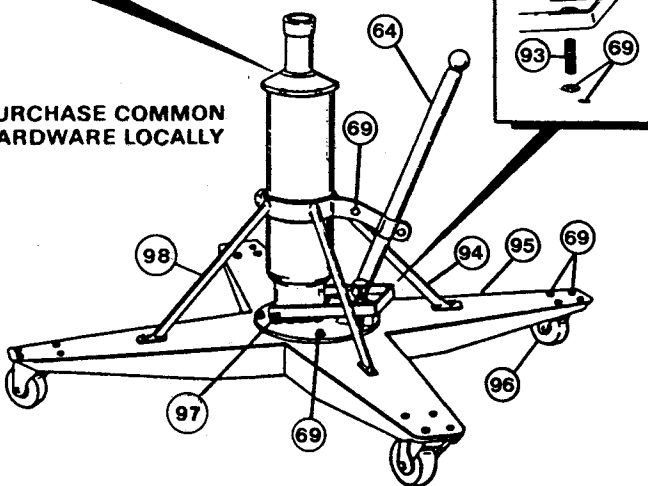

UPPER CARRIER TK-320-2

LOWER CARRIER TK-700

ADDING OIL
Remove plug (40) and add oil to indicated level.

PURCHASE COMMON HARDWARE LOCALLY

REPAIR PARTS LIST

Code No.	Part No.	Description	No. Req.
* 1	A730394	Cap Wiper	1
2	J757020	Top Cap	1
* 3	J756041	Plunger Wiper	1
4	D149006	Pipe Plug	1
5	J755055	Reservoir Cap	1
* 6	D197041	Nut "O" Ring	1
7	J743006	Spring Anchor	1
* 8	J711041	Anchor "O" Ring	1
9	J791110	Plunger Spring	1
10	K31028	Anchor Screw	1
11	30400026	Spring Pin	1
12	J758040	Inner Plunger	1
13	E700044	Inner Stop Ring	1
14	EJ100022	Plunger Ring	1
*15	K33041	Inner Plunger Cap	1
16	J752040	Outer Plunger	1
17	J363044	Outer Stop Ring	1
*18	J774041	"O" Ring	1
19	J749040	Plunger Extension	1
20	K268061	Extension Pin	1
*21	J750041	Outer Plunger Cap	1
22	D665018	Filter	1
23	D167006	Release Plug	1
*24	U31X3	Release Kit	1
25	D144167	Gasket	5
*26	D154183	Guide Spring	1
*27	J762013	Ball Guide	1
*28	W1216	3/8" Ball	4
29	D190006	Base Plug	5
30	K21005	Base (Less Item 29)	1
31	D667268	Oil Tube	1
*33	K7061	Release Pin	1
*34	D153044	Shaft Ring	1
*35	D140040	Release Shaft	1
*36	B709503	Shaft "O" Ring	1
37	D139039	Release Bushing	1
38	J753030	Cylinder	1
*39	D145041	Base "O" Ring	1
40	AJ100406	Filler Plug	1
*41	AJ100020	Gasket	1
42	J754025	Reservoir	1
43	D666018	Screen	1
44	P60308	Pump Knob	1
45	D134151	Piston Anchor	1
*46	D374061	Anchor Pin	1
*47	575	Pump Packing	1
48	J764040	Pump Piston	1
*49	B710503	"O" Ring, 1/2"	2
*50	U31X4	Pump Kit	1
51	J765013	Retainer	1
*52	D671041	"O" Ring, 3/4"	1