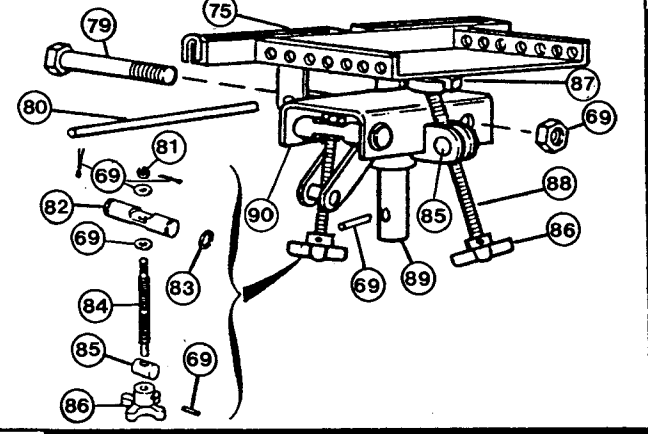

OBSERVE TO REPAIR KIT AVAILABLE

BLACKHAWK

CATEGORY A

MODEL NUMBER
67554
(T-2)

**REPAIR PARTS LIST
FOR**

KIT# 67554U

**TWO-STAGE HYDRAULIC UNDER-HOIST
TRANSMISSION JACK 1000 LB. CAPACITY**

HYDRAULIC POWER UNIT K 13900

UPPER CARRIER TK-320-2

LOWER CARRIER TK-700

ADDING OIL
Remove plug (40) and add oil to indicated level.

PURCHASE COMMON HARDWARE LOCALLY

REPAIR PARTS LIST

Code No.	Part No.	Description	No. Req.
* 1	A730394	Cap Wiper	1
2	J757020	Top Cap	1
* 3	J756041	Plunger Wiper	1
4	D149006	Pipe Plug	1
5	J755055	Reservoir Cap	1
* 6	D197041	Nut "O" Ring	1
7	J743006	Spring Anchor	1
* 8	J711041	Anchor "O" Ring	1
9	J791110	Plunger Spring	1
10	K31028	Anchor Screw	1
11	30400026	Spring Pin	1
12	J758040	Inner Plunger	1
13	E700044	Inner Stop Ring	1
14	EJ100022	Plunger Ring	1
*15	K33041	Inner Plunger Cap	1
16	J752040	Outer Plunger	1
17	J363044	Outer Stop Ring	1
*18	J774041	"O" Ring	1
19	J749040	Plunger Extension	1
20	K268061	Extension Pin	1
*21	J750041	Outer Plunger Cap	1
22	D665018	Filter	1
23	D167006	Release Plug	1
*24	U31X3	Release Kit	1
25	D144167	Gasket	5
*26	D154183	Guide Spring	1
*27	J762013	Ball Guide	1
*28	W1216	3/8" Ball	4
29	D190006	Base Plug	5
30	K21005	Base (Less Item 29)	1
31	D667268	Oil Tube	1
*33	K7061	Release Pin	1
*34	D153044	Shaft Ring	1
*35	D140040	Release Shaft	1
*36	B709503	Shaft "O" Ring	1
37	D139039	Release Bushing	1
38	J753030	Cylinder	1
*39	D145041	Base "O" Ring	1
40	AJ100406	Filler Plug	1
*41	AJ100020	Gasket	1
42	J754025	Reservoir	1
43	D666018	Screen	1
44	P60308	Pump Knob	1
45	D134151	Piston Anchor	1
*46	D374061	Anchor Pin	1
*47	575	Pump Packing	1
48	J764040	Pump Piston	1
*49	B710503	"O" Ring, 1/2"	2
*50	U31X4	Pump Kit	1
51	J765013	Retainer	1
*52	D671041	"O" Ring, 3/4"	1